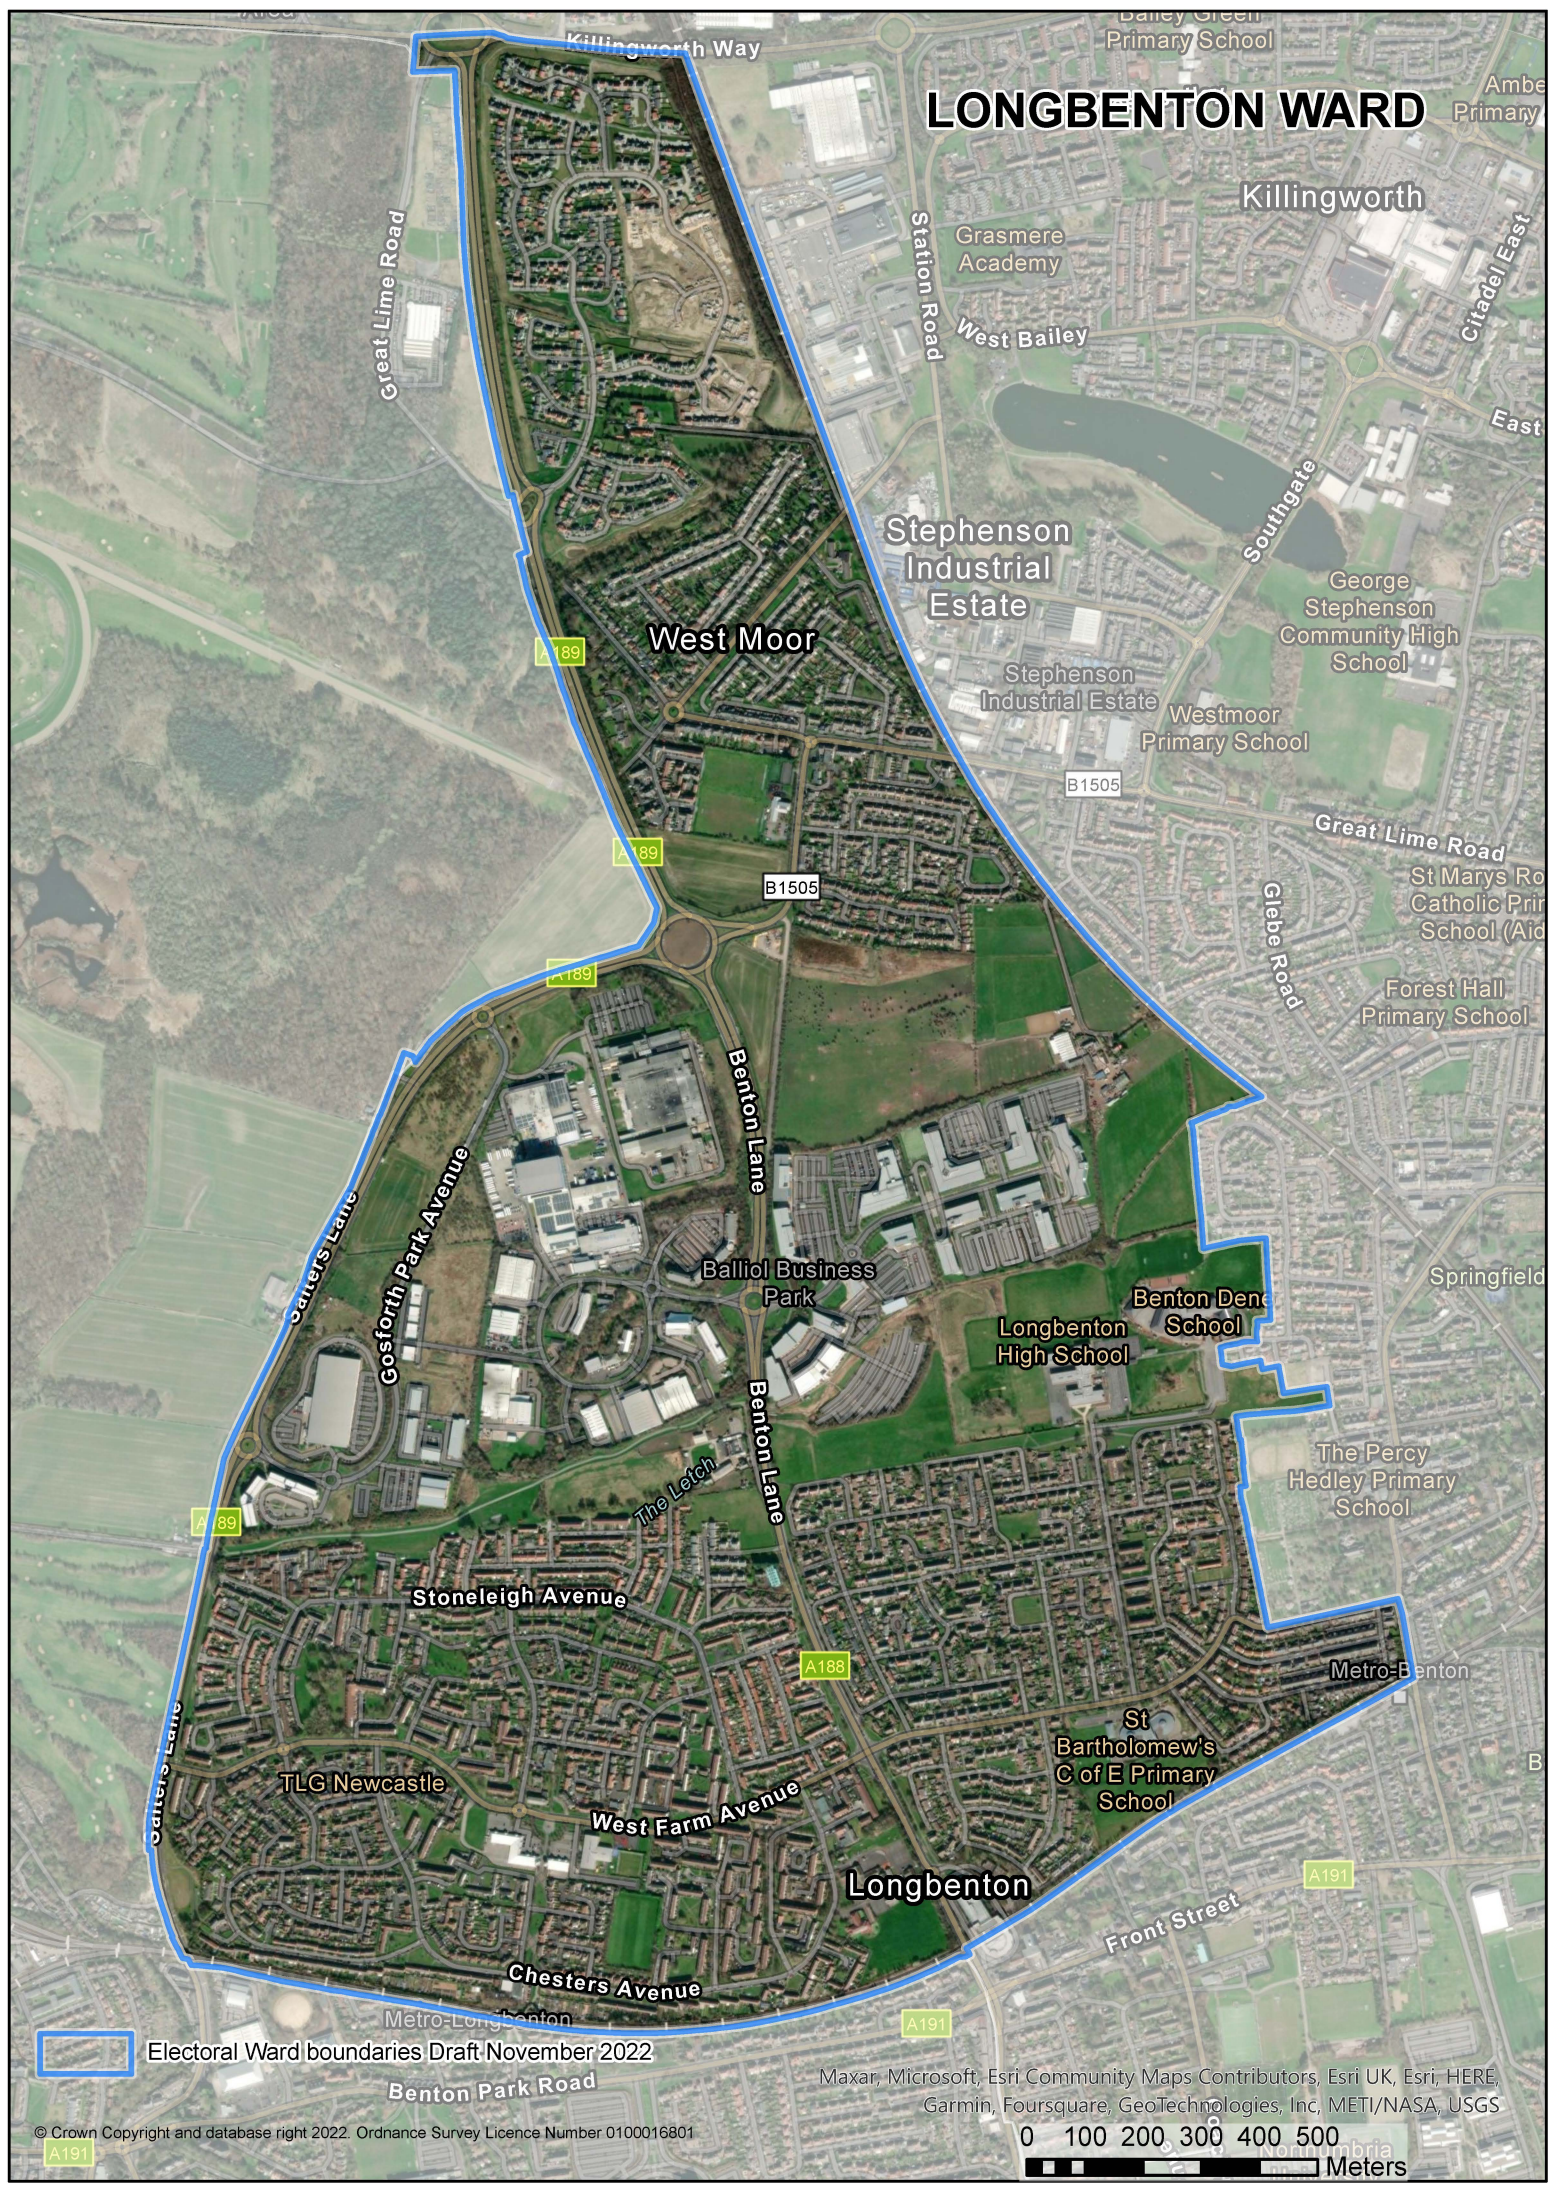

# Longbenton Ward

Electoral Ward boundaries Draft November 2022

Maxar, Microsoft, Esri Community Maps Contributors, Esri UK, Esri, HERE, Garmin, Foursquare, GeoTechnologies, Inc, METI/NASA, USGS

© Crown Copyright and database right 2022. Ordnance Survey Licence Number 0100016801

0 100 200 300 400 500 Meters